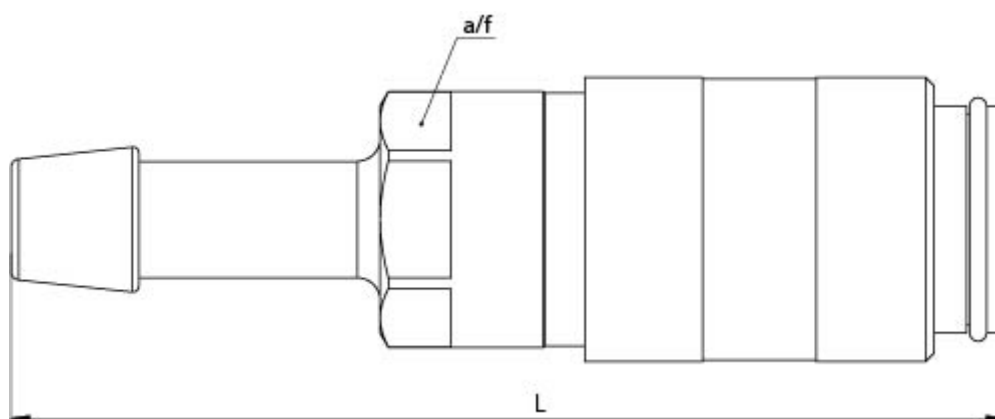

Data Sheet

Article number: 58624484e

Description: Quick-connect coupling w. stem $\varnothing 13$
NW 7.8

Measures

A/F	= 19
Length	= 70
Tube diameter	= $\varnothing 13$